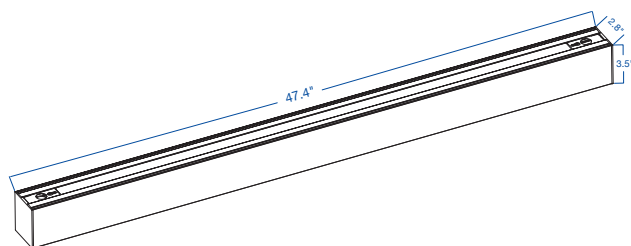

TECHNICAL DATA

LIGHT SPECIFICATIONS

Lumens	4,608 lm
Efficacy	111 lm/W
CCT	Selectable (30K/35K/40K)
CRI	83
Dimmable	0-10V
L70 Life	>50,000 hrs
Warranty	5-year

APPROVALS AND LISTINGS

cUL	E482965
-----	---------

DIMENSIONAL DRAWING

CONNECTORS (Sold Separately)

AL-120-CON	120° Connector
AL-L-CON	90° Connector
AL-T-CON	T Connector
AL-X-CON	X Connector

NOTE: All Connectors require Connection Kits (AL-C-KIT). Please refer to the connector product sheets to learn more.

DIMENSIONS AND WEIGHTS

Product Dimensions	47.4" x 2.8" x 3.5"
Fixture Weight	6.6 lbs

Carton Qty	1
Carton Gross Weight	7.49 lbs
Carton Dimensions	48.2" x 3.7" x 3"

Master Carton Qty	6
Master Carton Gross Weight	41.9 lbs
Master Carton Dimensions	48.2" x 11.8" x 6.9"