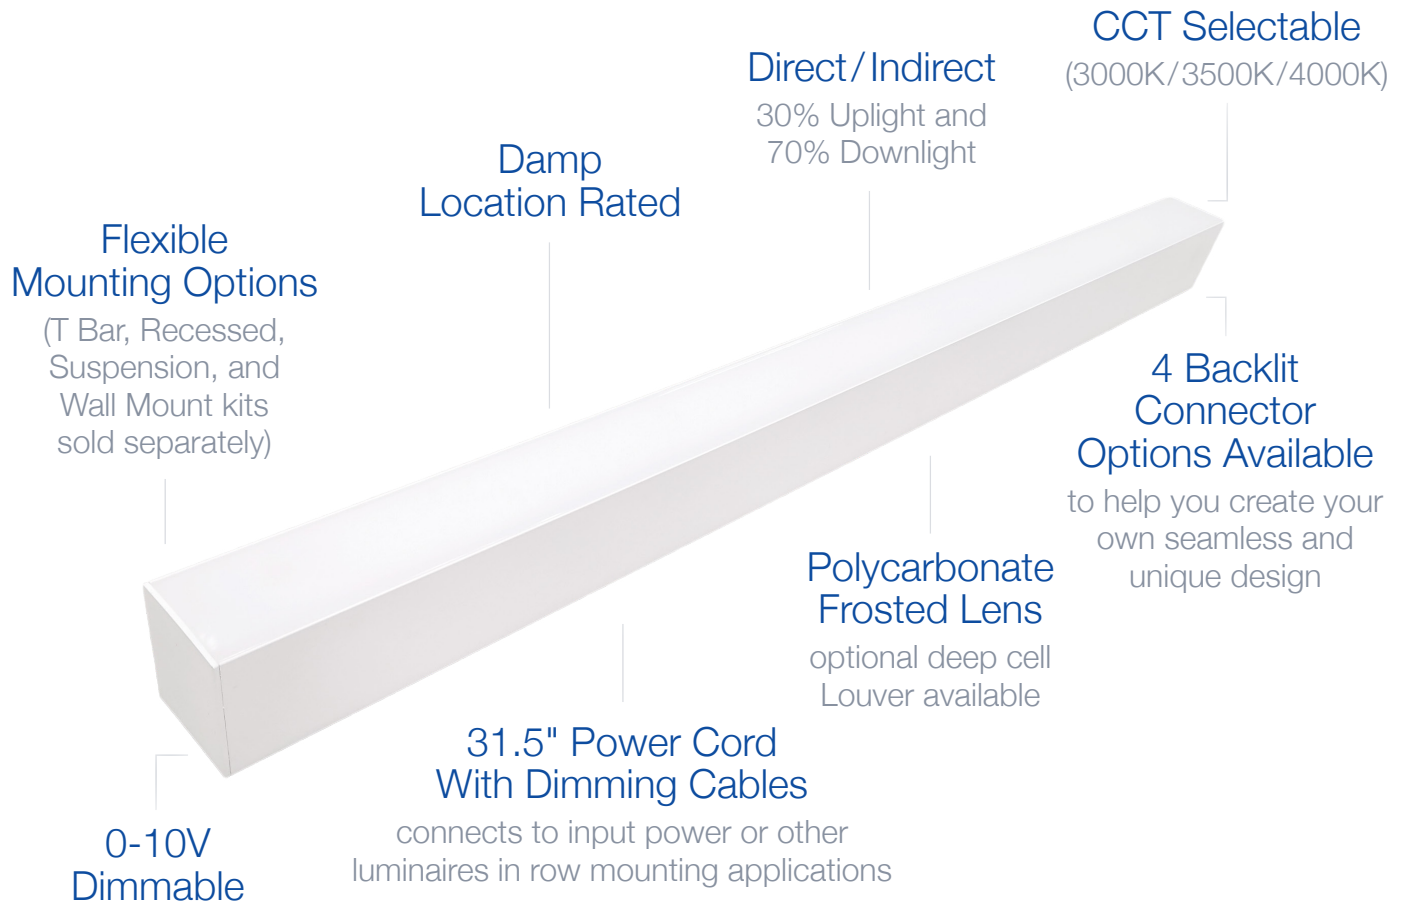

Architectural Linear Strip

40W | CCT Selectable | 120-347V | 4ft

Elevate your space by creating your own custom lighting design
Ideal for use in offices, conference rooms, hallways, educational facilities, and more

TECHNICAL DATA

LIGHT SPECIFICATIONS

Lumens	4,608 lm
Efficacy	111 lm/W
CCT	Selectable (30K/35K/40K)
CRI	83
Dimmable	0-10V
L70 Life	>50,000 hrs
Warranty	5-year

APPROVALS AND LISTINGS

cUL	E482965
-----	---------