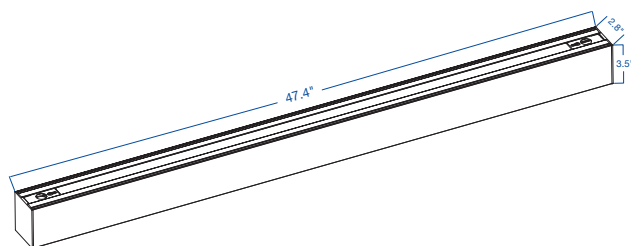

TECHNICAL DATA

LIGHT SPECIFICATIONS

Lumens	4,608 lm
Efficacy	111 lm/W
CCT	Selectable (30K/35K/40K)
CRI	83
Dimmable	0-10V
L70 Life	>50,000 hrs
Warranty	5-year

APPROVALS AND LISTINGS

cUL	E482965

DIMENSIONAL DRAWING

CONNECTORS (Sold Separately)

AL-120-CON	120° Connector
AL-L-CON	90° Connector
AL-T-CON	T Connector
AL-X-CON	X Connector