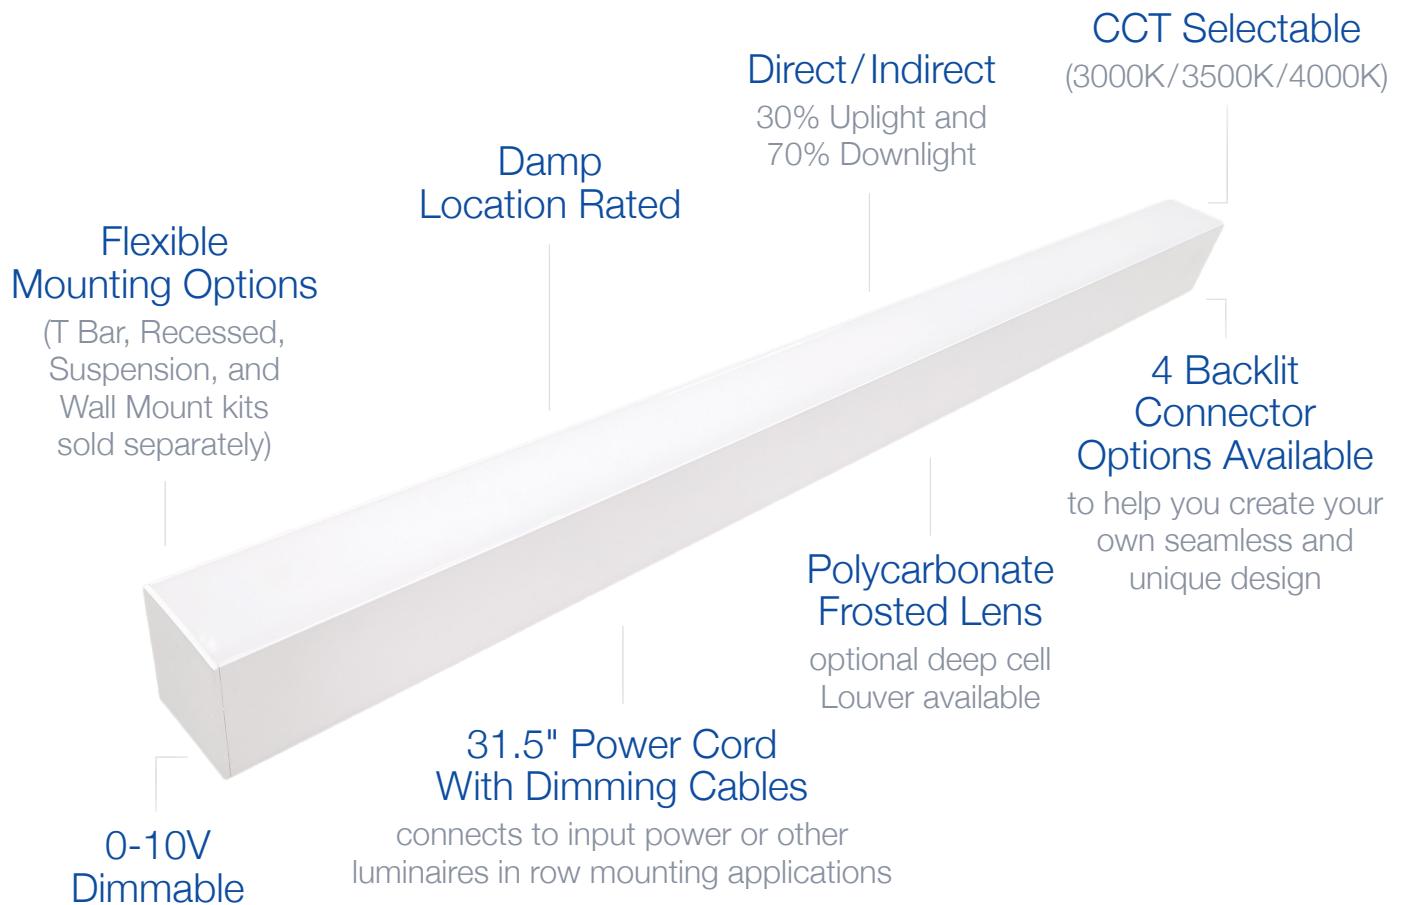

# Architectural Linear Strip

40W | CCT Selectable | 120-347V | 4ft

Elevate your space by creating your own custom lighting design  
Ideal for use in offices, conference rooms, hallways, educational facilities, and more

### LIGHT SPECIFICATIONS

Lumens	4,608 lm
Efficacy	111 lm/W
CCT	Selectable (30K/35K/40K)
CRI	83
Dimmable	0-10V
L70 Life	>50,000 hrs
Warranty	5-year

### CONSTRUCTION

Power Cord	55"
Housing	Aluminum
Finish Colour	White
Lens	Polycarbonate
IP Rating	IP20 (Damp Location)