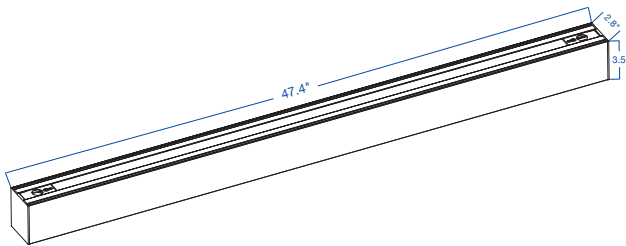

TECHNICAL DATA

LIGHT SPECIFICATIONS

Lumens	4,608 lm
Efficacy	111 lm/W
CCT	Selectable (30K/35K/40K)
CRI	83
Dimmable	0-10V
L70 Life	>50,000 hrs
Warranty	5-year

APPROVALS AND LISTINGS

cUL	E482965

DIMENSIONAL DRAWING

CONNECTORS (Sold Separately)

AL-120-CON	120° Connector
AL-L-CON	90° Connector
AL-T-CON	T Connector
AL-X-CON	X Connector