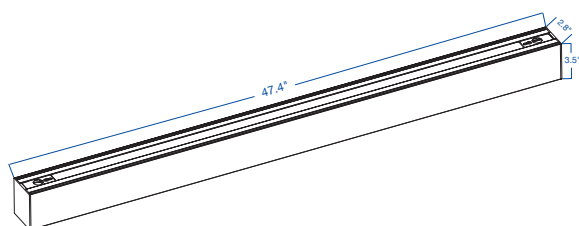

TECHNICAL DATA

LIGHT SPECIFICATIONS

Lumens	4,608 lm
Efficacy	111 lm/W
CCT	Selectable (30K/35K/40K)
CRI	83
Dimmable	0-10V
L70 Life	>50,000 hrs
Warranty	5-year

APPROVALS AND LISTINGS

cUL	E482965

DIMENSIONAL DRAWING

CONNECTORS (Sold Separately)

AL-120-CON-BK	120° Connector (Black)
AL-L-CON-BK	90° Connector (Black)
AL-T-CON-BK	T Connector (Black)
AL-X-CON-BK	X Connector (Black)