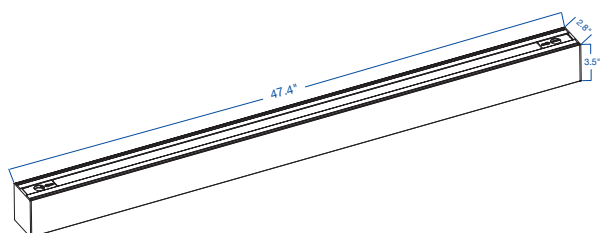

TECHNICAL DATA

LIGHT SPECIFICATIONS

Lumens	4,608 lm
Efficacy	111 lm/W
CCT	Selectable (30K/35K/40K)
CRI	83
Dimmable	0-10V
L70 Life	>50,000 hrs
Warranty	5-year

APPROVALS AND LISTINGS

cUL	E482965

DIMENSIONAL DRAWING

CONNECTORS (Sold Separately)

AL-120-CON-BK	120° Connector (Black)
AL-L-CON-BK	90° Connector (Black)
AL-T-CON-BK	T Connector (Black)
AL-X-CON-BK	X Connector (Black)