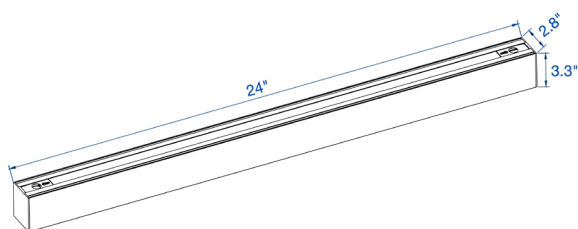

Architectural Linear Strip

20W | CCT Selectable | 120-347V | 2ft

Elevate your space by creating your own custom lighting design
Ideal for use in offices, conference rooms, hallways, educational facilities, and more

DIMENSIONAL DRAWING (IN)

CONNECTORS (Sold Separately)

AL-120-CON-BK	120° Connector (Black)
AL-L-CON-BK	90° Connector (Black)
AL-T-CON-BK	T Connector (Black)
AL-X-CON-BK	X Connector (Black)

ELECTRICAL

Wattage	20W
Voltage	120-347V
Current	0.167A
Surge Protection	2kV
Auxiliary Output	N/A
Power Factor	>0.9
THD	>20%
Operating Temp	-40°C to 55°C

CONSTRUCTION

Power Cord	31.5"
Housing	Aluminum
Finish Colour	Black
Lens	Polycarbonate
IP Rating	IP20 (Damp Location)

DIMENSIONS AND WEIGHTS

Product Dimensions	24" x 2.8" x 3.3"
Fixture Weight	3.96 lbs
Carton Qty	1
Carton Gross Weight	4.2 lbs
Carton Dimensions	24.8" x 3" x 3.7"
Master Carton Qty	6
Master Carton Gross Weight	28.9 lbs
Master Carton Dimensions	25.4" x 11.8" x 6.9"