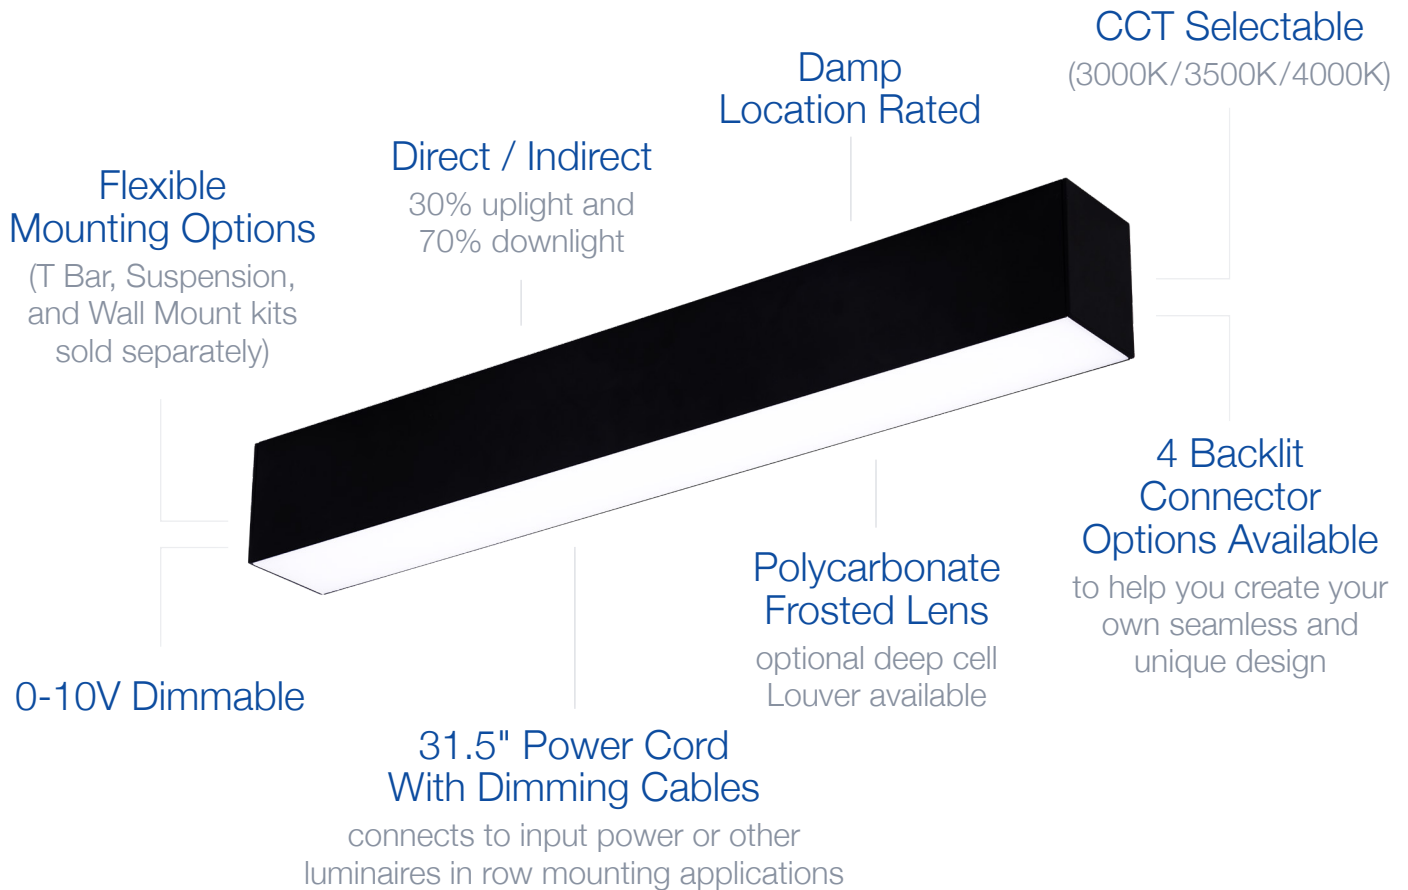

Architectural Linear Strip

20W | CCT Selectable | 120-347V | 2ft

Elevate your space by creating your own custom lighting design
Ideal for use in offices, conference rooms, hallways, educational facilities, and more

TECHNICAL DATA

LIGHT SPECIFICATIONS

Lumens	2,100 lm
Efficacy	105 lm/W
CCT	Selectable (30K/35K/40K)
CRI	≥80
Dimmable	0-10V
L70 Life	>50,000 hrs
Warranty	5-year

APPROVALS AND LISTINGS

cUL	E482965
-----	---------

DIMENSIONAL DRAWING (IN)

CONNECTORS (Sold Separately)

AL-120-CON-BK	120° Connector (Black)
AL-L-CON-BK	90° Connector (Black)
AL-T-CON-BK	T Connector (Black)
AL-X-CON-BK	X Connector (Black)

ELECTRICAL

Wattage	20W
Voltage	120-347V
Current	0.167A
Surge Protection	2kV
Auxiliary Output	N/A
Power Factor	>0.9
THD	>20%
Operating Temp	-40°C to 55°C

CONSTRUCTION

Power Cord	31.5"
Housing	Aluminum
Finish Colour	Black
Lens	Polycarbonate
IP Rating	IP20 (Damp Location)

DIMENSIONS AND WEIGHTS

Product Dimensions	24" x 2.8" x 3.3"
Fixture Weight	3.96 lbs
Carton Qty	1
Carton Gross Weight	4.2 lbs
Carton Dimensions	24.8" x 3" x 3.7"
Master Carton Qty	6
Master Carton Gross Weight	28.9 lbs
Master Carton Dimensions	25.4" x 11.8" x 6.9"