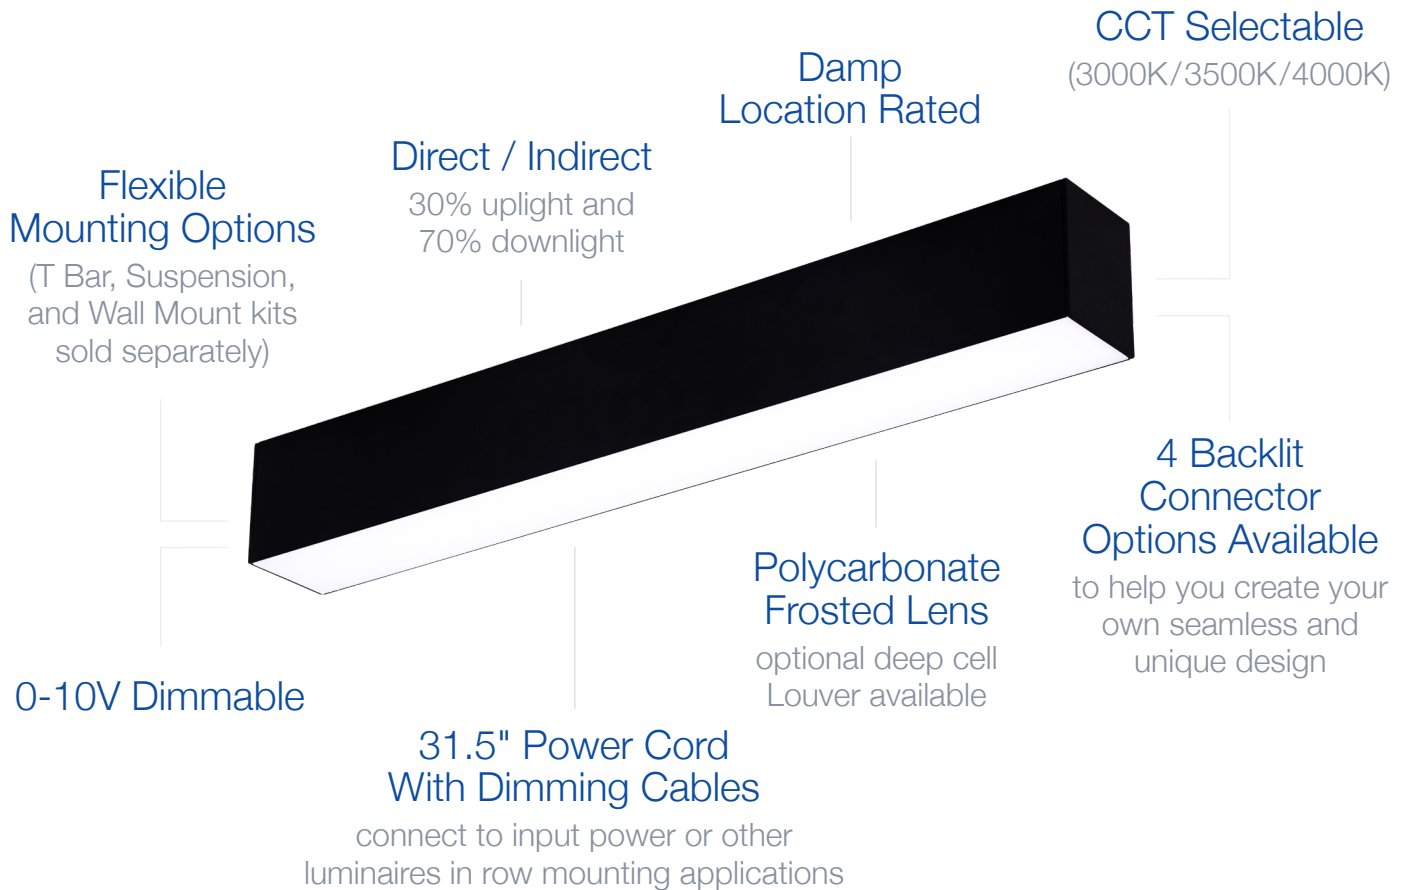

Architectural Linear Strip

20W | CCT Selectable | 120-347V | 2ft

Elevate your space by creating your own custom lighting design
Ideal for use in offices, conference rooms, hallways, educational facilities, and more

TECHNICAL DATA

LIGHT SPECIFICATIONS

Lumens	2,100 lm
Efficacy	105 lm/W
CCT	Selectable (30K/35K/40K)
CRI	≥80
Dimmable	0-10V
L70 Life	>50,000 hrs
Warranty	5-year

APPROVALS AND LISTINGS

cUL	E482965
-----	---------

DIMENSIONAL DRAWING (IN)

CONNECTORS (Sold Separately)

AL-120-CON-BK	120° Connector (Black)
AL-L-CON-BK	90° Connector (Black)
AL-T-CON-BK	T Connector (Black)
AL-X-CON-BK	X Connector (Black)

ELECTRICAL

Wattage	20W
Voltage	120-347V
Current	0.167A
Surge Protection	2kV
Auxiliary Output	N/A
Power Factor	>0.9
THD	>20%
Operating Temp	-40°C to 55°C

CONSTRUCTION

Power Cord	31.5"
Housing	Aluminum
Finish Colour	Black
Lens	Polycarbonate
IP Rating	IP20 (Damp Location)

DIMENSIONS AND WEIGHTS

Product Dimensions	24" x 2.8" x 3.3"
Fixture Weight	3.96 lbs
Carton Qty	1
Carton Gross Weight	4.2 lbs
Carton Dimensions	24.8" x 3" x 3.7"
Master Carton Qty	6
Master Carton Gross Weight	28.9 lbs
Master Carton Dimensions	25.4" x 11.8" x 6.9"