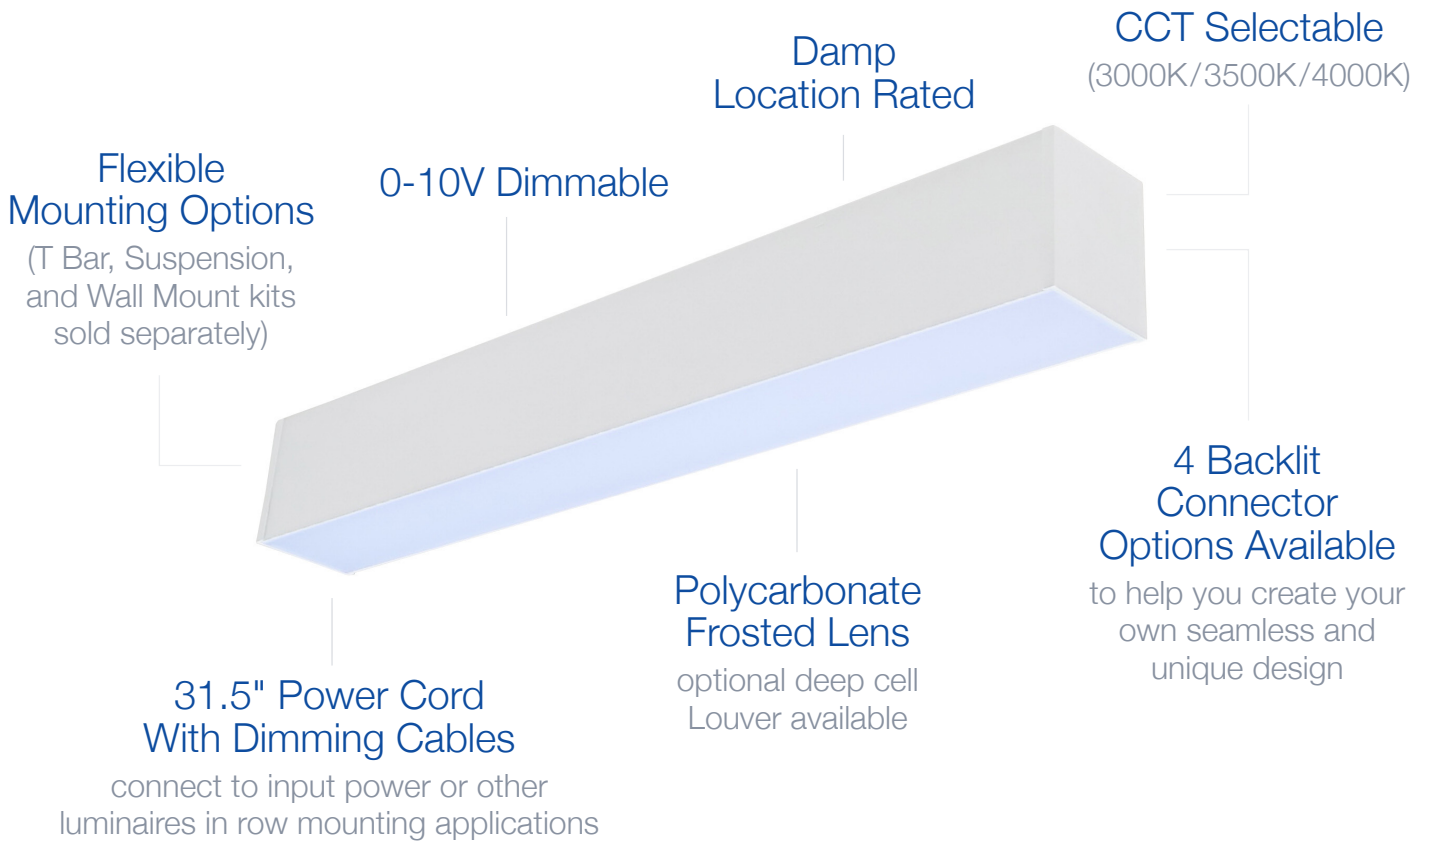

# Architectural Linear Strip

20W | CCT Selectable | 120-347V | 2ft

Elevate your space by creating your own custom lighting design  
Ideal for use in offices, conference rooms, hallways, educational facilities, and more

### LIGHT SPECIFICATIONS

Lumens	2,300 lm
Efficacy	115 lm/W
CCT	Selectable (30K/35K/40K)
CRI	≥80
Dimmable	0-10V
L70 Life	>50,000 hrs
Warranty	5-year

### CONSTRUCTION

Power Cord	31.5"
Housing	Aluminum
Finish Colour	White
Lens	Polycarbonate
IP Rating	IP20 (Damp Location)