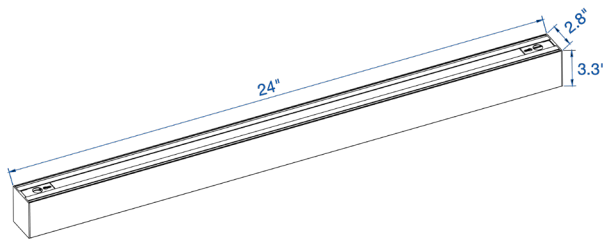

TECHNICAL DATA

LIGHT SPECIFICATIONS

Lumens	2,300 lm
Efficacy	115 lm/W
CCT	Selectable (30K/35K/40K)
CRI	≥80
Dimmable	0-10V
L70 Life	>50,000 hrs
Warranty	5-year

APPROVALS AND LISTINGS

cUL	E482965

DIMENSIONAL DRAWING (IN)

CONNECTORS (Sold Separately)

AL-120-CON-BK	120° Connector (Black)
AL-L-CON-BK	90° Connector (Black)
AL-T-CON-BK	T Connector (Black)
AL-X-CON-BK	X Connector (Black)