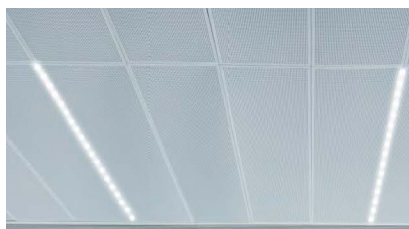

## TBAR - T-Bar Integrated Luminaire

Ideal for office buildings, medical, health and educational buildings, hotels, airports and more

Replaces T-BAR cross tees

1 power supply required for 3 pieces of T-Bar

### Clear Diffuser 9/16"

Provides beam angle options (70° and 90°) for controlled light distribution.

### Lens Diffuser

Complete with a reflector for applications where a concentrated angle of light is desired on task areas (85° beam angle).