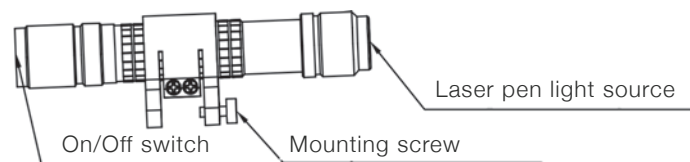

SP01-SF-SM for 400W and 500W

SP01-SF-LG for 600W, 750W, 1000W and 1200W

SP01-SF-SM Diagram

SP01-SF-LG Diagram

Shown with
optional Laser Pen

LASER PEN

SP01-LP

Use the laser to project the point,
simulate the direction of the fixture's light projection,
and assist in installation of the lamp.