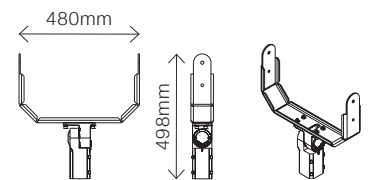

SPORTS STADIUM LIGHTS

 CSCLED

SPORTS STADIUM LIGHTS

DLC PREMIUM PERFORMANCE

400W / 500W

600W / 750W
Shown with optional Laser Pen

1000W / 1200W
Shown with optional Visor

PRODUCT #	WATTS	VOLTAGE	LUMENS	BEAM ANGLE	WEIGHT (lbs)	DIMENSIONS (Inches)
SP01-400W-50K	400W	100-277V	53,645 lm	30° 40° 120°	25.30	Ø 14.17*15.74
SP01-500W-50K	500W	100-277V	65,683 lm	30° 40° 120°	26.40	Ø 14.17*15.74
SP01-600W-50K	600W	100-277V	88,400 lm	15° 40°	45	Ø 18.11*19.09
SP01-750W-50K	750W	100-277V	104,590 lm	15° 40°	45	Ø 18.11*19.09
SP01-1000W-50K	1000W	100-277V	135,183 lm	10° 30° 40° 60°	57	Ø 20.51*22.13
SP01-1200W-50K	1200W	100-277V	163,612 lm	10° 30° 40° 60°	64	Ø 20.51*22.13
SP01-400W-50K-HV	400W	200-480V	53,645 lm	30° 40° 120°	25.30	Ø 14.17*15.74
SP01-500W-50K-HV	500W	200-480V	65,683 lm	30° 40° 120°	26.40	Ø 14.17*15.74
SP01-600W-50K-HV	600W	200-480V	88,400 lm	15° 40°	45	Ø 18.11*19.09
SP01-750W-50K-HV	750W	200-480V	104,590 lm	15° 40°	45	Ø 18.11*19.09
SP01-1000W-50K-HV	1000W	200-480V	135,183 lm	10° 30° 40° 60°	57	Ø 20.51*22.13
SP01-1200W-50K-HV	1200W	200-480V	163,612 lm	10° 30° 40° 60°	64	Ø 20.51*22.13

SPORTS STADIUM LIGHT ACCESSORIES

(additional cost)

Shown with
optional Visor
and Slipfit Mount

VISOR

SP01-VISOR-A for 400W and 500W

SP01-VISOR-B for 600W and 750W

SP01-VISOR-C for 1000W and 1200W

SLIPFIT MOUNT

SP01-SF-SM for 400W and 500W

SP01-SF-LG for 600W, 750W, 1000W and 1200W

SP01-SF-SM Diagram

SP01-SF-LG Diagram

Shown with
optional Laser Pen

LASER PEN

SP01-LP

Use the laser to project the point,
simulate the direction of the fixture's light projection,
and assist in installation of the lamp.