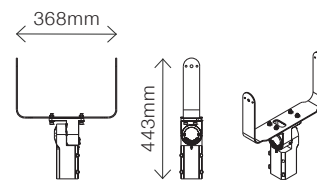

SPORTS STADIUM LIGHTS

 CSCLED

SPORTS STADIUM LIGHTS

DLC PREMIUM PERFORMANCE

400W / 500W

600W / 750W
Shown with optional Laser Pen

1000W / 1200W
Shown with optional Visor

PRODUCT #	WATTS	VOLTAGE	LUMENS	BEAM ANGLE	WEIGHT (lbs)	DIMENSIONS (Inches)
SP01-400W-50K	400W	100-277V	53,645 lm	30° 40° 120°	25.30	Ø 14.17*15.74
SP01-500W-50K	500W	100-277V	65,683 lm	30° 40° 120°	26.40	Ø 14.17*15.74
SP01-600W-50K	600W	100-277V	88,400 lm	15° 40°	45	Ø 18.11*19.09
SP01-750W-50K	750W	100-277V	104,590 lm	15° 40°	45	Ø 18.11*19.09
SP01-1000W-50K	1000W	100-277V	135,183 lm	10° 30° 40° 60°	57	Ø 20.51*22.13
SP01-1200W-50K	1200W	100-277V	163,612 lm	10° 30° 40° 60°	64	Ø 20.51*22.13
SP01-400W-50K-HV	400W	200-480V	53,645 lm	30° 40° 120°	25.30	Ø 14.17*15.74
SP01-500W-50K-HV	500W	200-480V	65,683 lm	30° 40° 120°	26.40	Ø 14.17*15.74
SP01-600W-50K-HV	600W	200-480V	88,400 lm	15° 40°	45	Ø 18.11*19.09
SP01-750W-50K-HV	750W	200-480V	104,590 lm	15° 40°	45	Ø 18.11*19.09
SP01-1000W-50K-HV	1000W	200-480V	135,183 lm	10° 30° 40° 60°	57	Ø 20.51*22.13
SP01-1200W-50K-HV	1200W	200-480V	163,612 lm	10° 30° 40° 60°	64	Ø 20.51*22.13

SPORTS STADIUM LIGHT ACCESSORIES

(additional cost)

Shown with
optional Visor
and Slipfit Mount

VISOR

SP01-VISOR-A for 400W and 500W

SP01-VISOR-B for 600W and 750W

SP01-VISOR-C for 1000W and 1200W

SLIPFIT MOUNT

SP01-SF-SM for 400W and 500W

SP01-SF-LG for 600W, 750W, 1000W and 1200W

SP01-SF-SM Diagram

SP01-SF-LG Diagram

Shown with
optional Laser Pen

LASER PEN

SP01-LP

Use the laser to project the point,
simulate the direction of the fixture's light projection,
and assist in installation of the lamp.