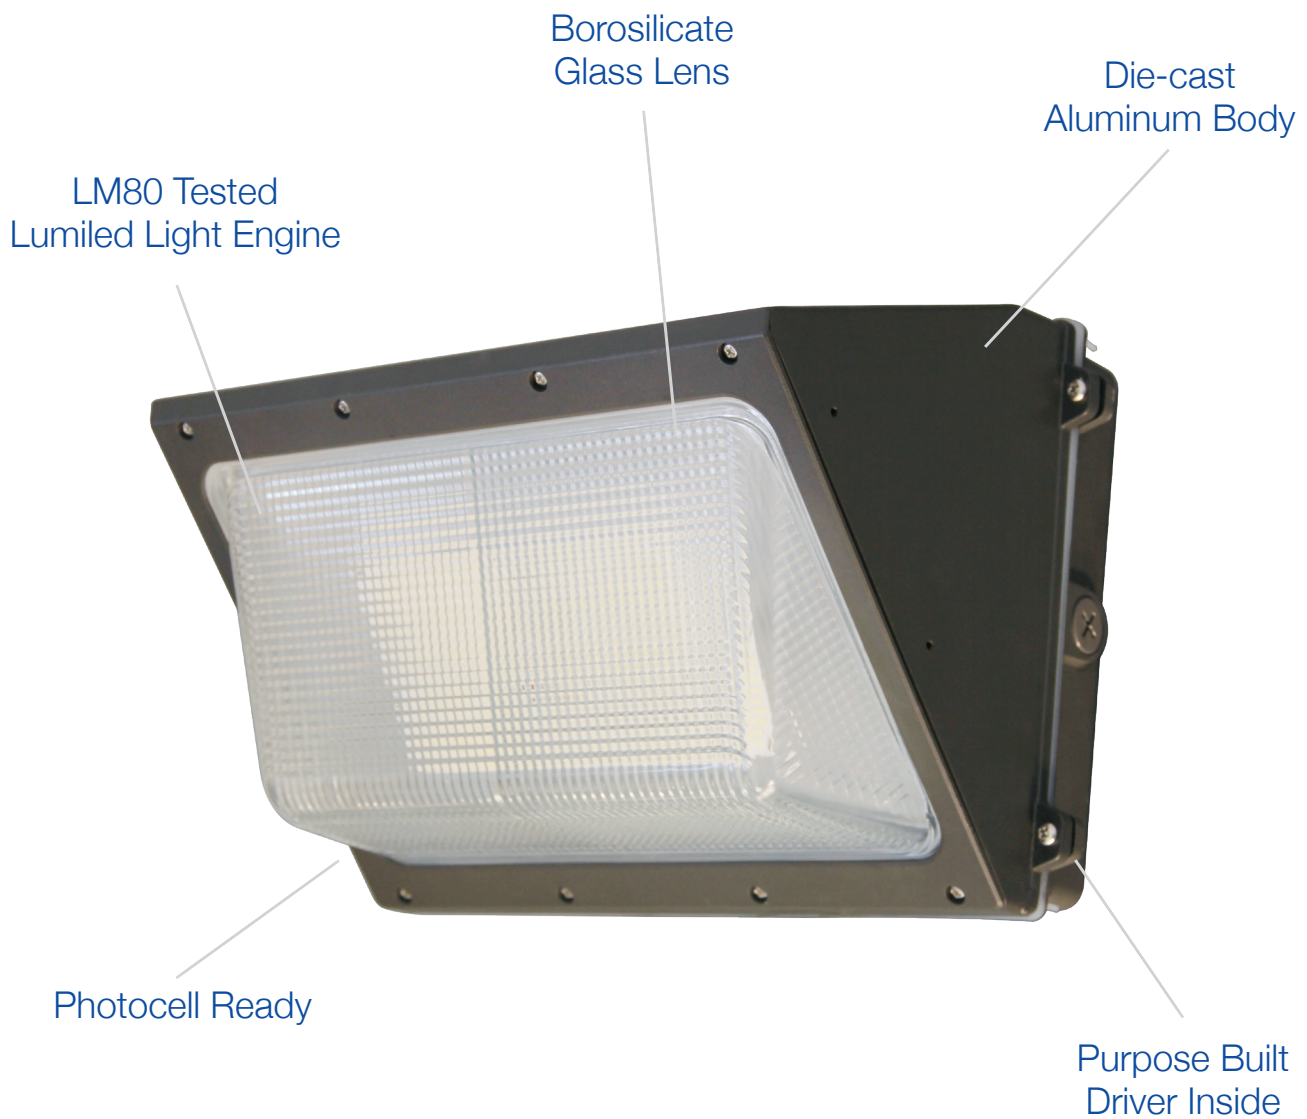

## CWP02 Series Wall Packs

Ideal for exterior security and entryway lighting

120-277V only

## CWP02 Series Wall Packs

Ideal for exterior security and entryway lighting

PRODUCT #	WATTS	VOLTAGE	CCT	LUMENS	FINISH	WEIGHT	CTN QTY
CWP02-40W-40K	40W	120-277V	4000K	5,627	Bronze	8.29 lbs	1
CWP02-40W-50K	40W	120-277V	5000K	5,740	Bronze	8.29 lbs	1
CWP02-60W-40K	60W	120-277V	4000K	8,370	Bronze	8.42 lbs	1
CWP02-60W-50K	60W	120-277V	5000K	8,537	Bronze	8.42 lbs	1
CWP02-80W-40K	80W	120-277V	4000K	11,424	Bronze	9.04 lbs	1
CWP02-80W-50K	80W	120-277V	5000K	11,652	Bronze	9.04 lbs	1
CWP02-120W-40K	120W	120-277V	4000K	17,224	Bronze	9.96 lbs	1
CWP02-120W-50K	120W	120-277V	5000K	17,453	Bronze	9.96 lbs	1