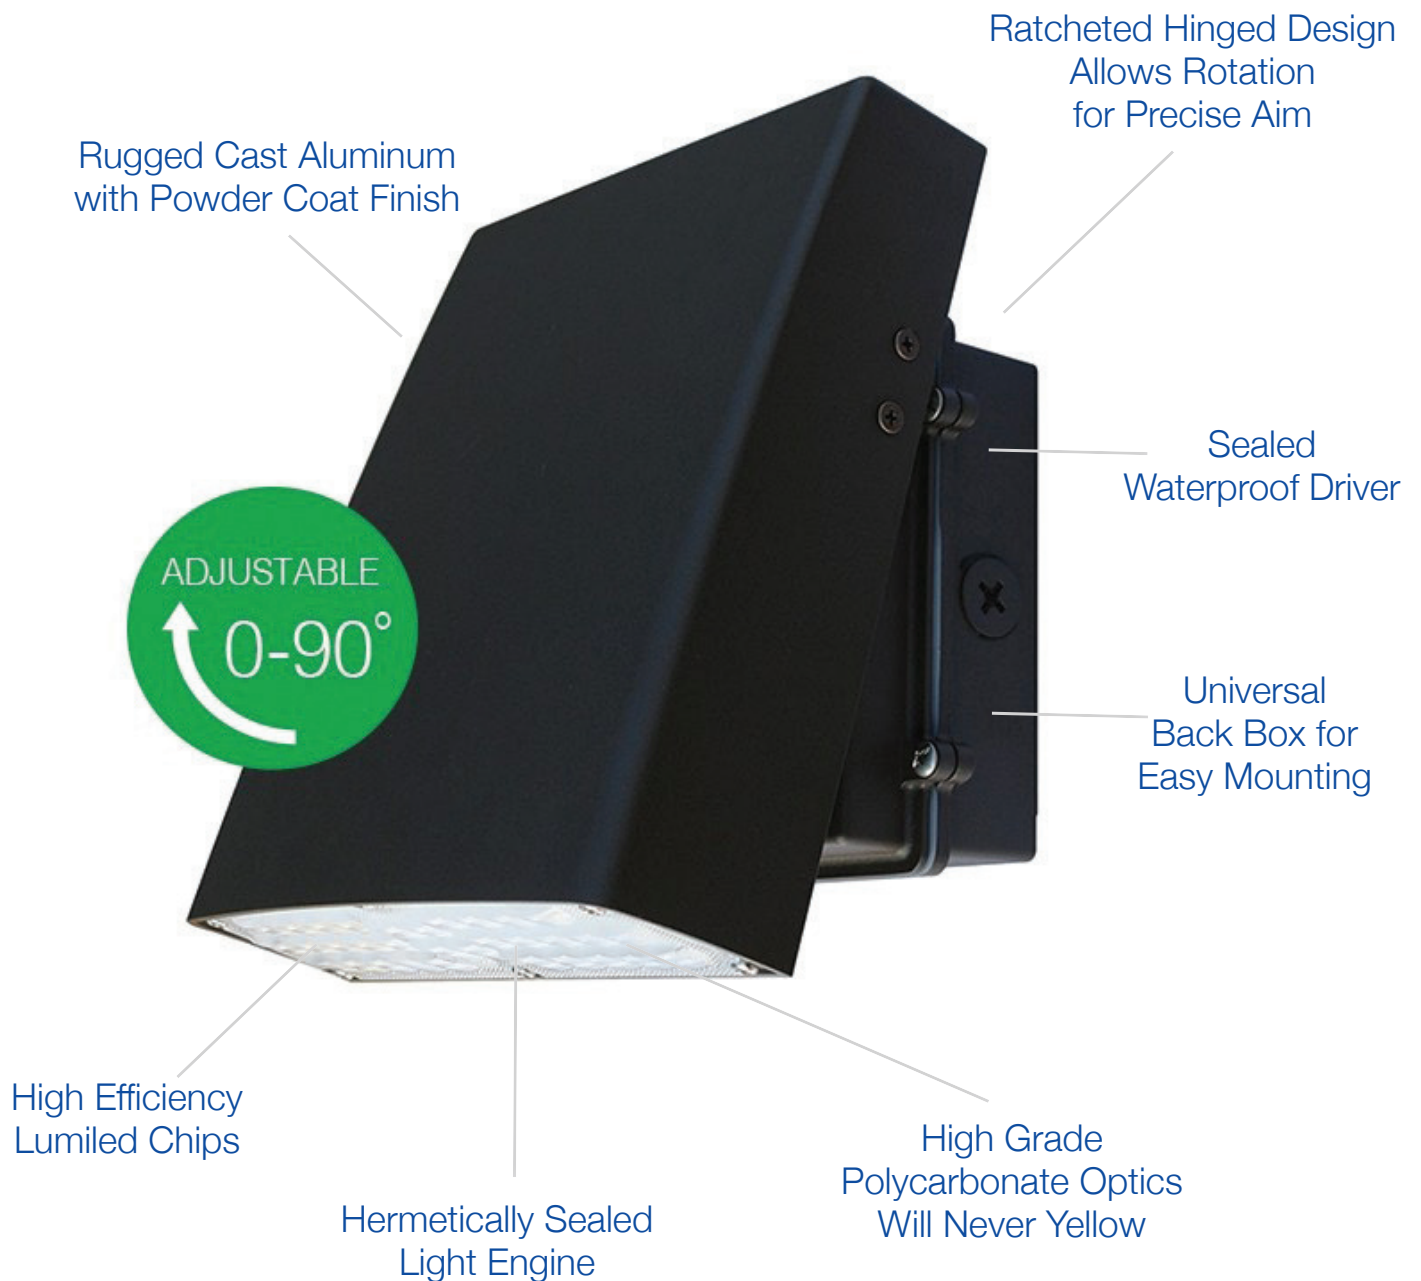

Architectural Style Wall Packs

DLC listed wall packs featuring high-end style with super bright, energy efficient LEDs

347V available

Architectural Style Wall Packs

Ideal for building entrances, multi-use facilities, apartment buildings, institutions, schools, stairways, and loading docks

PRODUCT #	WATTS	VOLTAGE	CCT	LUMENS	FINISH	WEIGHT	CTN QTY
AWP02-12W-40K	12W	120-277V	4000K	1,285	Bronze	2 lbs	12
AWP02-30W-40K	30W	120-277V	4000K	3,239	Bronze	4.3 lbs	4
AWP02-30W-40K-WH	30W	120-277V	4000K	3,239	White	4.3 lbs	4
AWP02-50W-40K	50W	120-277V	4000K	5,193	Bronze	4.5 lbs	4
AWP02-50W-40K-WH	50W	120-277V	4000K	5,193	White	4.5 lbs	4
AWP02-80W-40K	80W	120-277V	4000K	9,056	Bronze	10.5 lbs	2
AWP02-80W-40K-WH	80W	120-277V	4000K	9,056	White	10.5 lbs	2
AWP02-120W-40K	120W	120-277V	4000K	13,796	Bronze	10.6 lbs	2