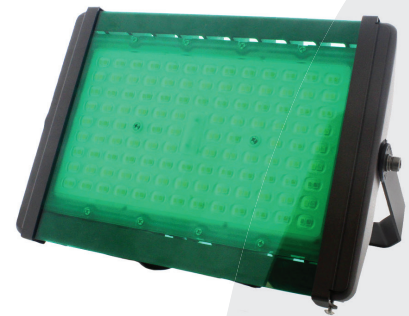

2022 Summer Features

FLM Mini Flood Lights

15W-90W | 4000K or 3CCT | 120-277V or 120-347V

Ideal for landscaping, patio, and security lighting; signs; and building facades

Colour tunable option available
(3000K / 4000K / 5000K)

Wattage adjustable option available

Red, Blue, and Green Lenses available (sold separately)

Pictured with Green Lens

SP01B Sports Stadium Lights

500W-1000W | 5000K | 120-347V

Suitable for indoor/outdoor recreational facilities such as gymnasiums, stadiums, and more

Laser Pen, additional Optics, and Visor available (sold separately)

PTA02 Pole Top Area Lights

35W-150W | 3CCT | 120-277V or 120-347V

Elegant look and design ideal for use in parking lots, pathways, parks, and more

3000K / 4000K / 5000K

Bronze finish

TWL Temporary Work Light

“Great for general construction or any applications where temporary lighting is needed. The ability to hang it from the ceiling or use it with the tripod makes this work light a must for any job site.” - Verified Purchaser, March 2022