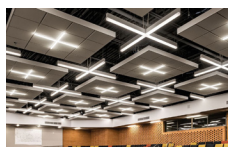

## AL Architectural Linear Strips

**NEW!**

Elevate your space by creating your own custom lighting design  
40W or 80W